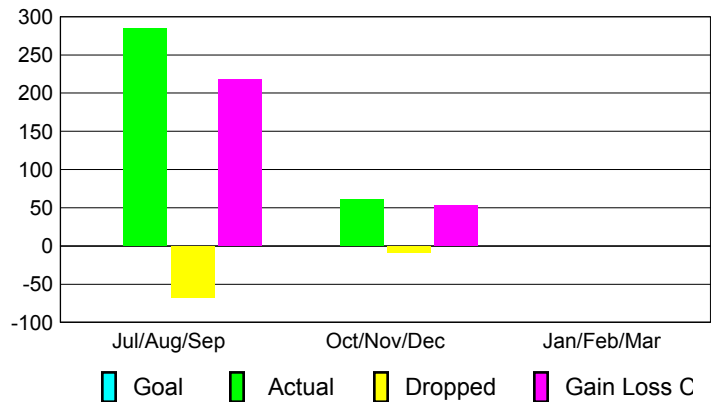

Membership Results 2012-2013

Goal, New, Dropped, Gain/Loss

Comparison of Membership Gain/Loss

Current Year Compared to the Previous Year