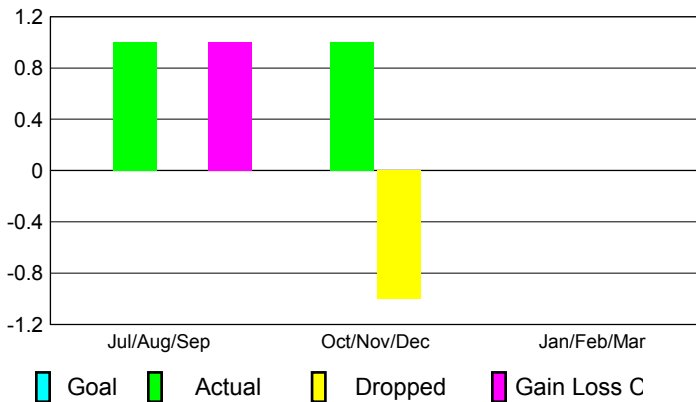

2012-2013 GMT Reports for District (or Undistricted) **District 300B2**

GMT: **PEI-JEN CHEN**

Location: **M.D. 300 Taiwan**

GMT CA: **5**

CLUBS

Club Results
2012-2013

Clubs
2011-2012

Month	New Club Goal	Actual New Clubs	Actual Dropped Clubs	Gain/Loss of Clubs	Gain/Loss of Clubs
Jul/Aug/Sep		1	0	1	0
Oct/Nov/Dec		1	-1	0	0
Jan/Feb/Mar					0
Totals		2	-1	1	0

Club Results 2012-2013

Goal, New, Dropped, Gain/Loss

Comparison of Club Gain/Loss

Current Year Compared to the Previous Year

YTD Status Quo Clubs 2012-2013

Status Quo Clubs Compared to Status Quo Members

MEMBERSHIP