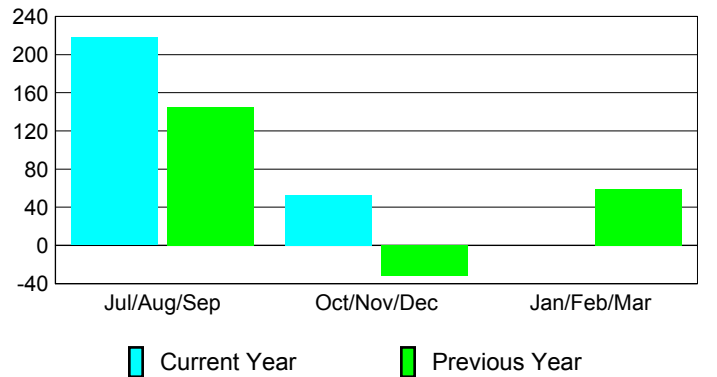

Membership Results
2012-2013

Membership
2011-2012

Month	Net Memb Goal	Actual New Memb	Actual Dropped Memb	Gain/Loss of Memb	Gain/Loss of Memb
Jul/Aug/Sep		285	-67	218	145
Oct/Nov/Dec		61	-8	53	-32
Jan/Feb/Mar					59
Totals		346	-75	271	172

Membership Results 2012-2013

Goal, New, Dropped, Gain/Loss

Comparison of Membership Gain/Loss

Current Year Compared to the Previous Year

Gender Comparison 2012-2013

Jul/Aug/Sep

Oct/Nov/Dec

Jan/Feb/Mar